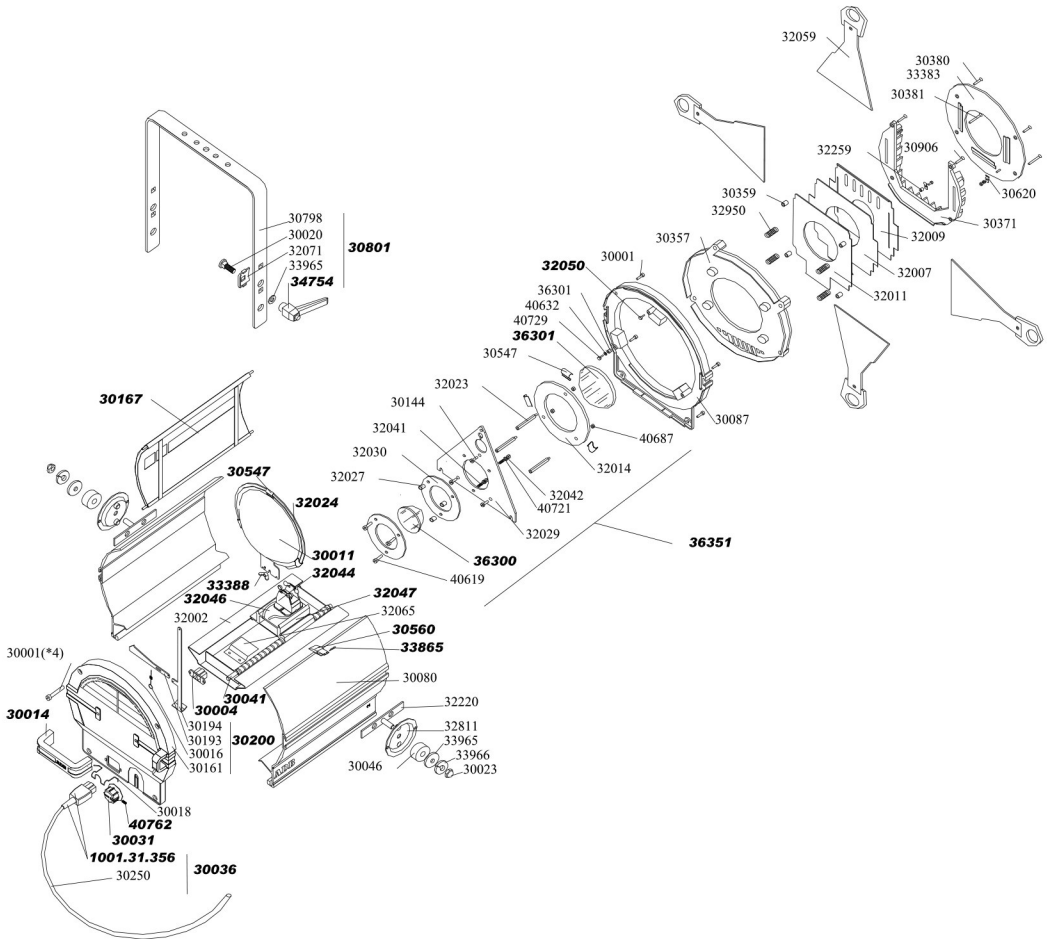

Backpart common to 1 kW D/105 profiles

 **lightspares**
order spare parts online
at www.lightspares.com

DN105

 **lightspares**
order spare parts online
at www.lightspares.com