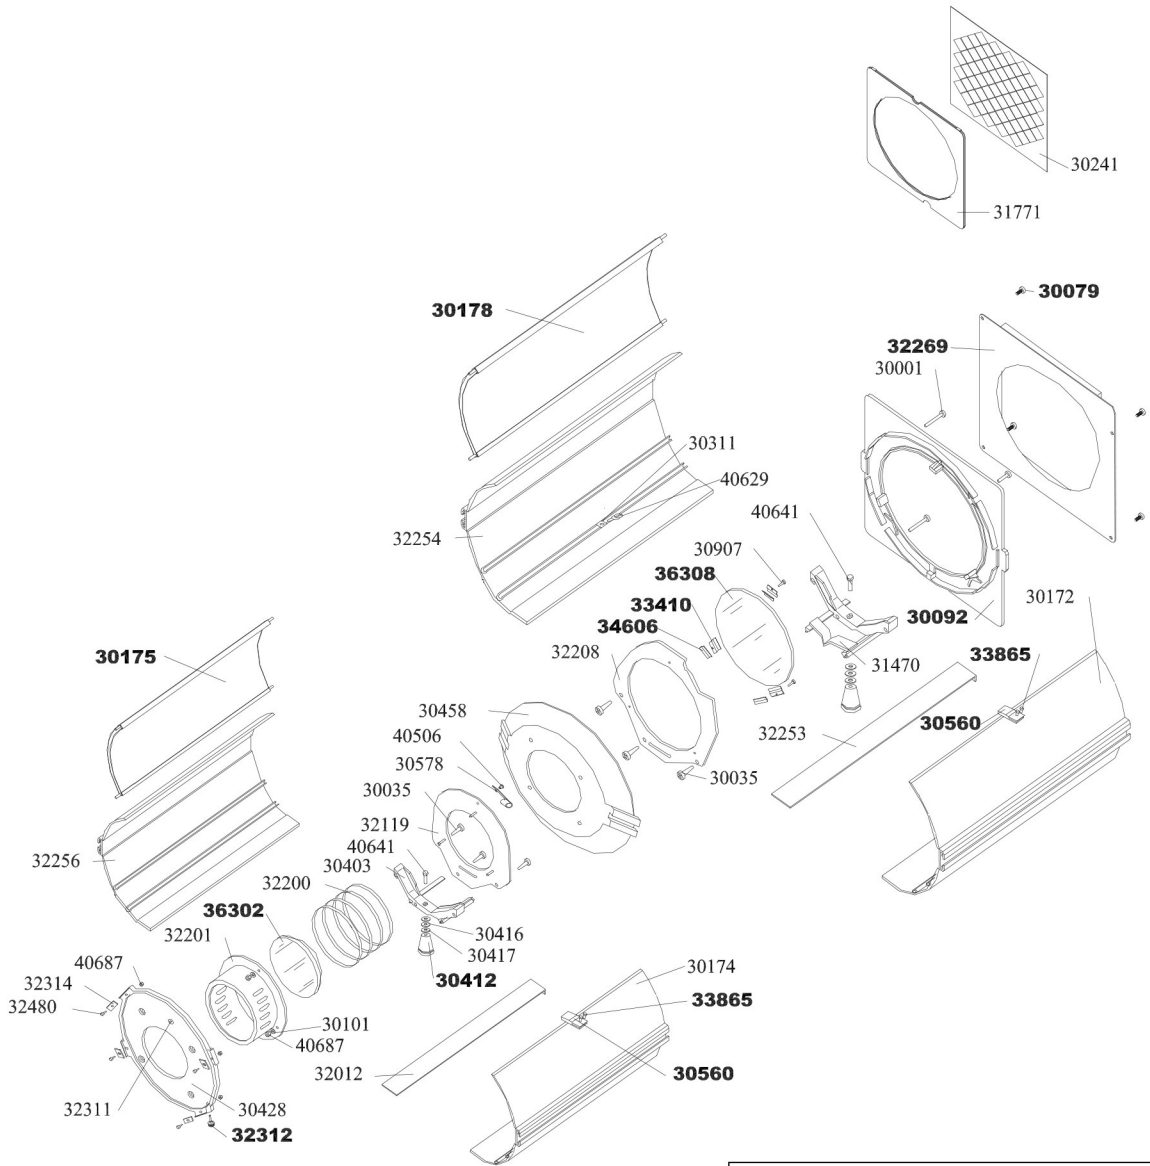

Backpart common to 1 kW D/105 profiles

 **lightspares**
order spare parts online
at www.lightspares.com

DN105

 **lightspares**
order spare parts online
at www.lightspares.com